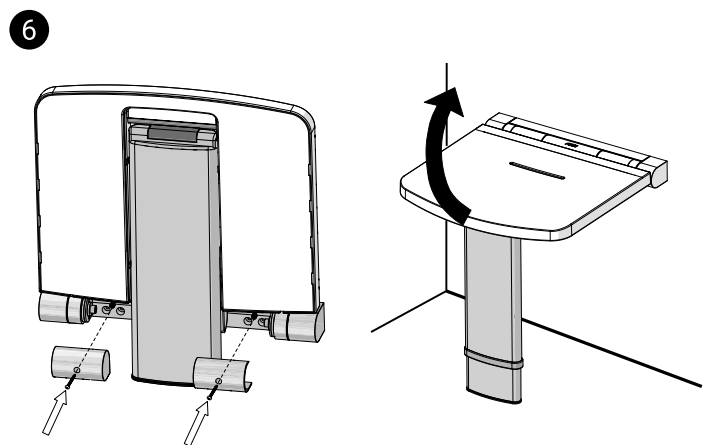

6. Position the seat over the holes and insert appropriate fittings and secure in place. Replace the bracket covers and test the seat operation.