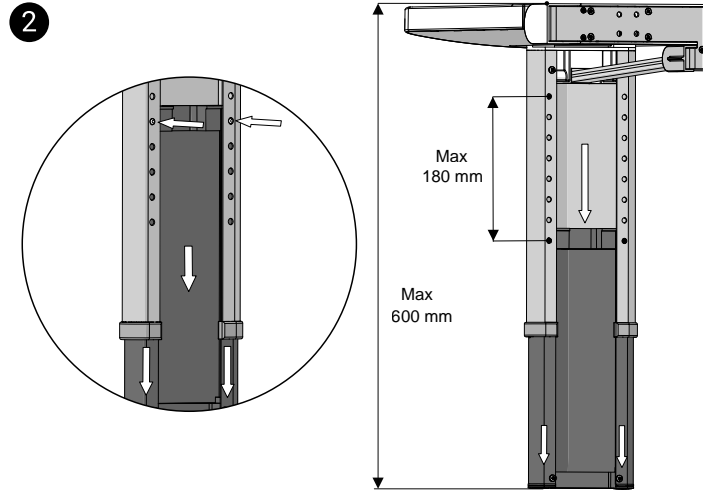

## Dimensions

**1.** Determine the user height of the seat and measure this height against the wall. Check for any obstacles or pipework before any drilling or fixing.

**2.** Adjust the leg height by pushing in the leg pins and slide the adjustable leg downwards. Always ensure that the leg pins are locked into position and the leg height cannot move before the user sits down.