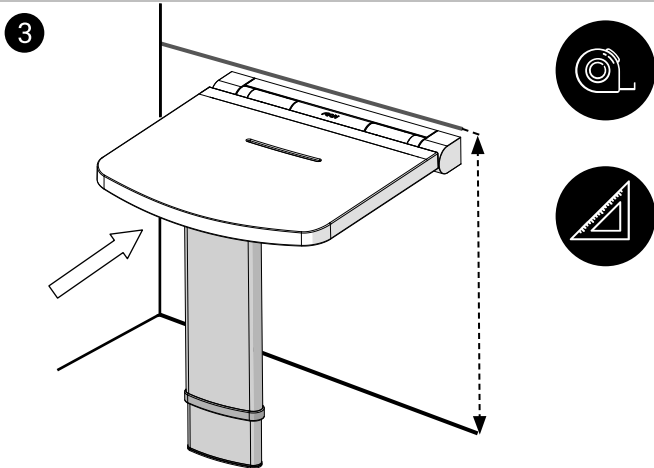

## Dimensions

### Safety

- **Max 200kg load rating** (depending on the wall type, use suitable fixings) The maximum load rating for this seat is subject to the product being correctly fitted to a suitable wall/ mounting surface and the product being used on a suitable shower tray or floor surface. Acrylic shower trays are not suitable for use with this product. Ensure the wall type is suitable for this installation.
- Do not stand on this seat.
- Always sit in the middle.
- Children should be supervised at all times when using this seat.
- Keep children away from small parts and packaging.
- Please dispose all packaging in accordance with the local recycling authorities.

**1.** Determine the user height of the seat and measure this height against the wall. Check for any obstacles or pipework before any drilling or fixing.

**2.** Adjust the leg height by pushing in the leg pins and slide the adjustable leg downwards. Always ensure that the leg pins are locked into position and the leg height cannot move before the user sits down.