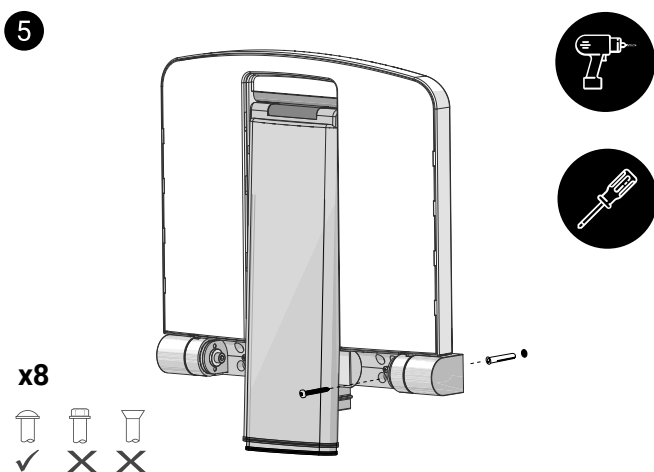

**1.** Determine the user height of the seat and measure this height against the wall. Check for any obstacles or pipework before any drilling or fixing.

**2.** Adjust the leg height by pushing in the leg pins and slide the adjustable leg downwards. Always ensure that the leg pins are locked into position and the leg height cannot move before the user sits down.

**3.** Place the seat against the wall and mark the height.

**4.** Raise the seat to remove the bracket covers to get to the mounting holes. Using a level and a pen, mark the hole positions, making sure that the seat is horizontal.