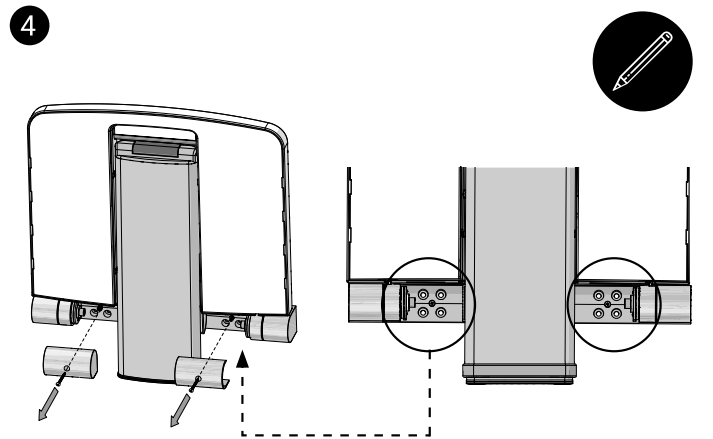

4. Raise the seat to remove the bracket covers to get to the mounting holes. Using a level and a pen, mark the hole positions, making sure that the seat is horizontal.