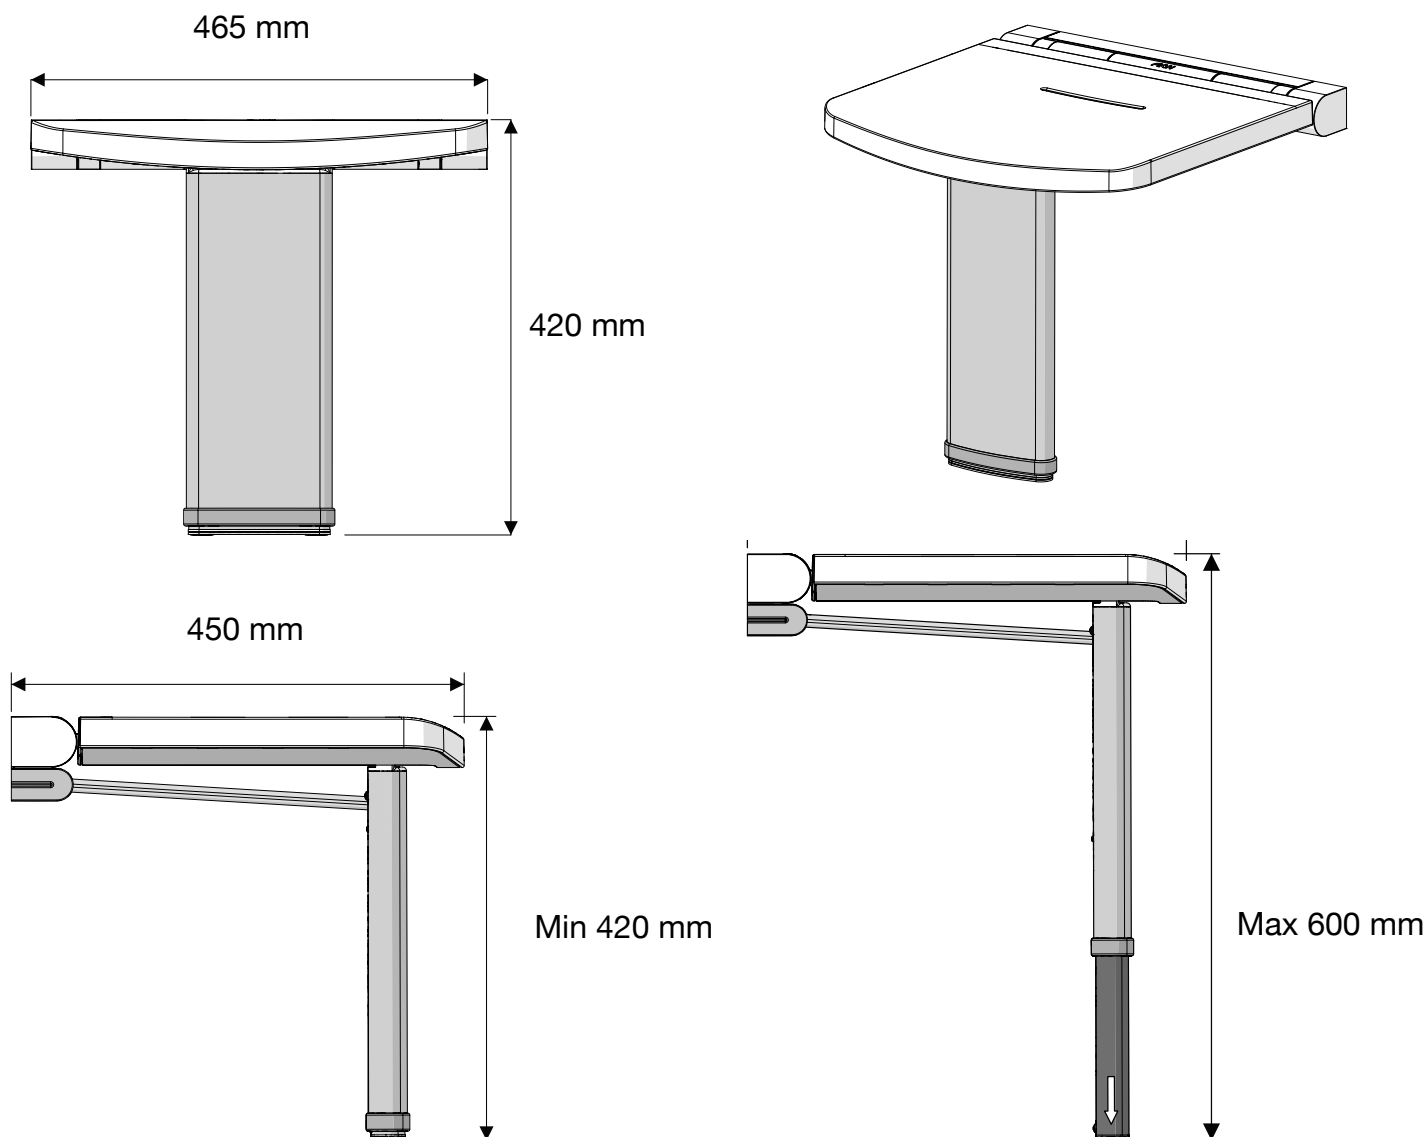

# Onyx Seat with adjustable leg

## Dimensions

**1.** Determine the user height of the seat and measure this height against the wall. Check for any obstacles or pipework before any drilling or fixing.

**2.** Adjust the leg height by pushing in the leg pins and slide the adjustable leg downwards. Always ensure that the leg pins are locked into position and the leg height cannot move before the user sits down.